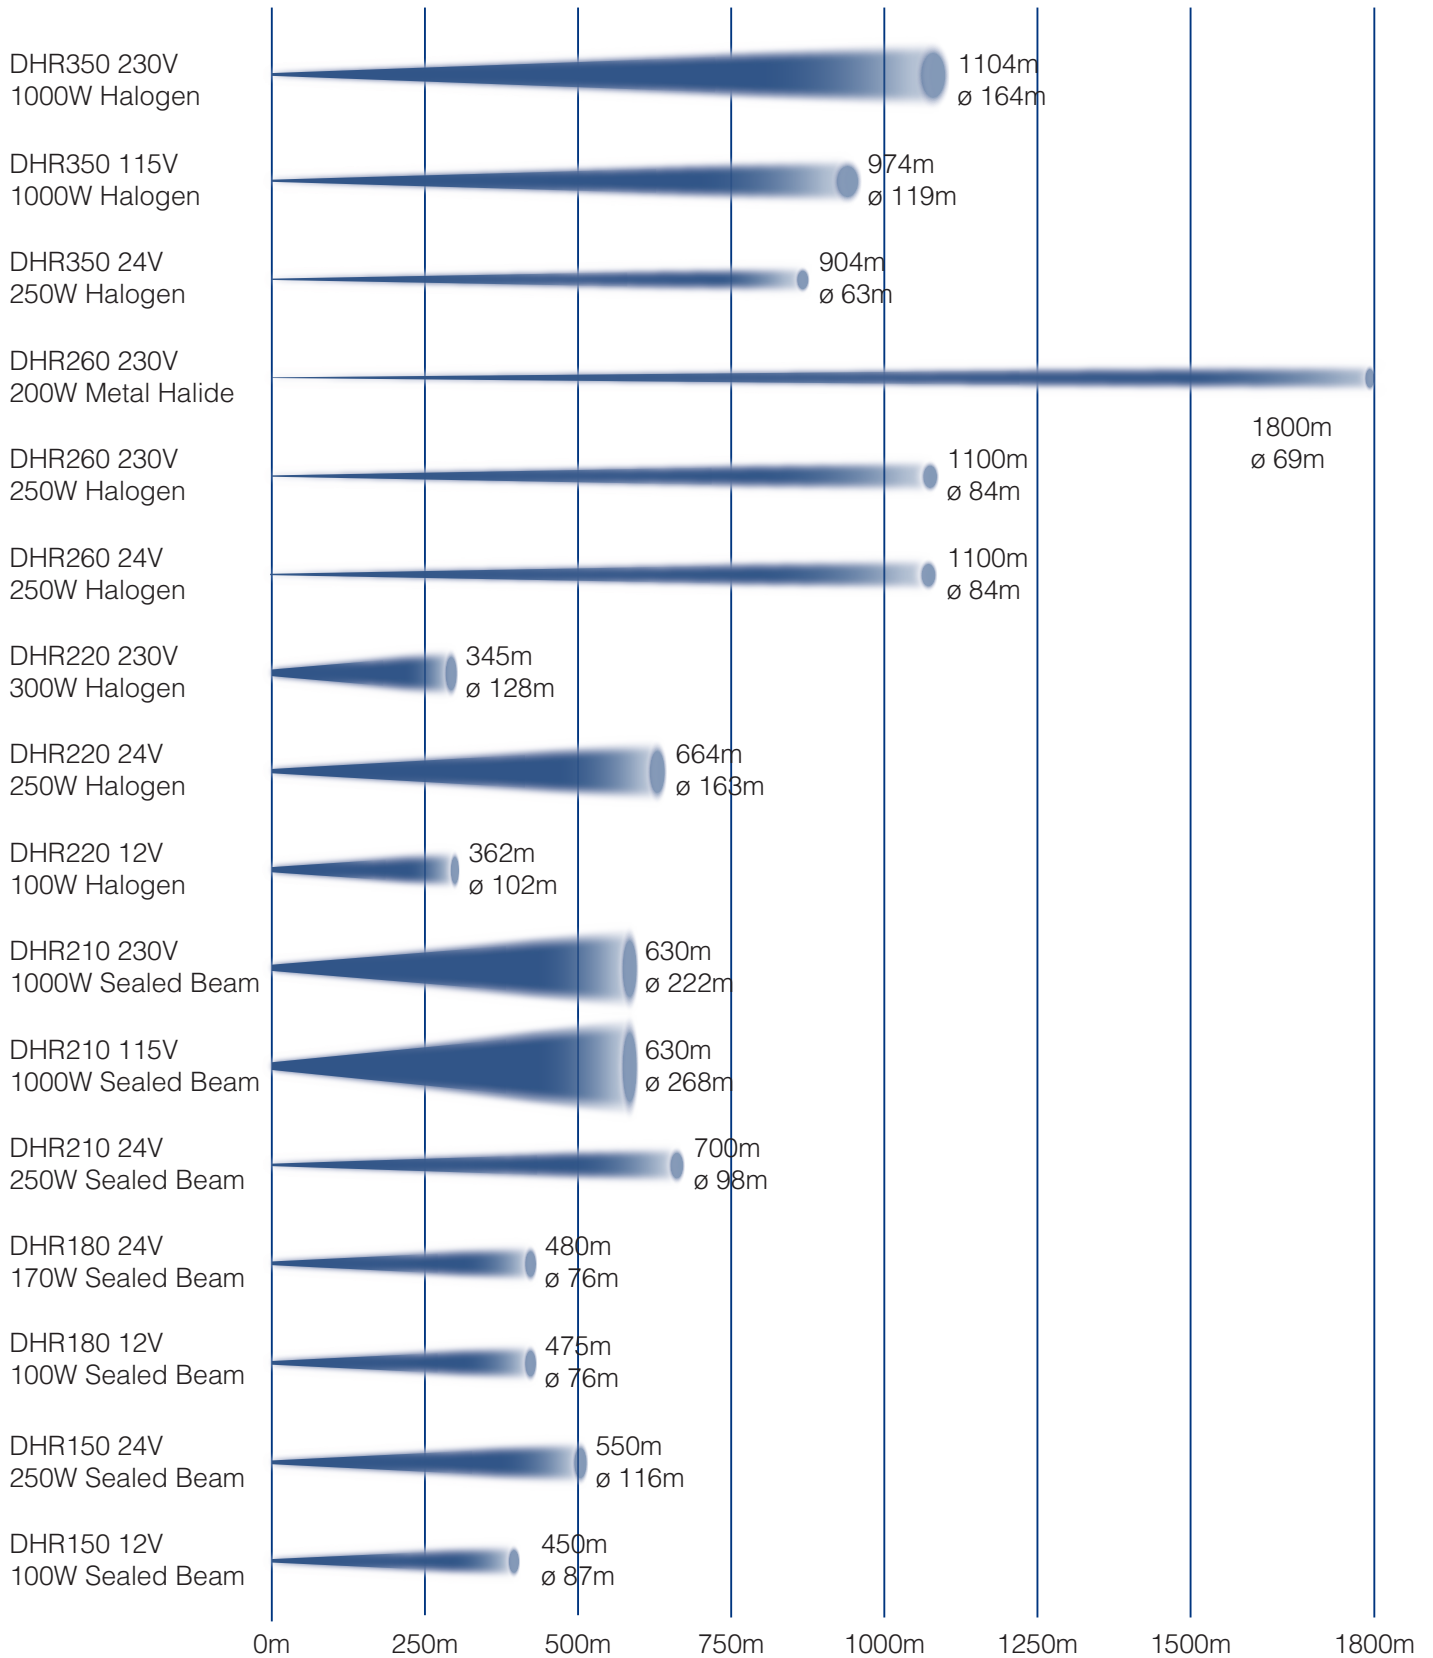

DHR Searchlights Performance Overview

Note: This is a simplified representation of the light bundles. Divergency based on 10% light intensity.

Advanced Maritime Signalling Solutions

DHR Searchlights Product Overview